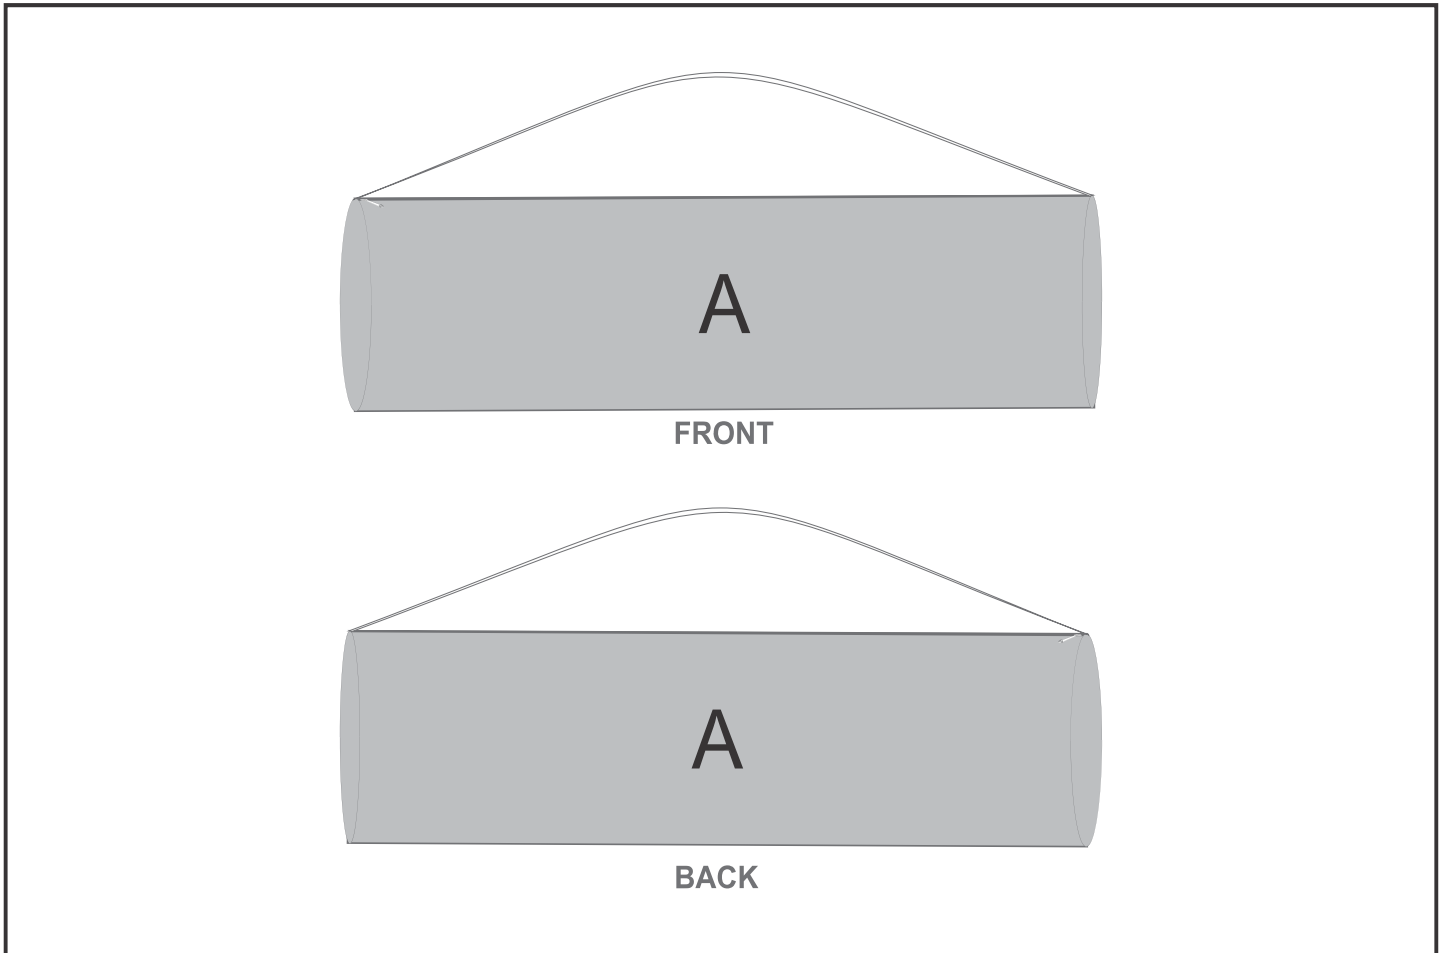

SA-HP-11-G

Hoppla Wilderness Polyester Yoga Bag

Need to know:

- Includes 1-Position Sublimation (setup fees apply)

- Please Note: We cannot guarantee 100% logo Alignment on all Brandable Panels.

Branding Options:

Position	Branding Method (Branding Code)	No. of Colours	Dimension
A	Custom Sublimation A (CPSUB-A)	Full Colour	1028mm wide x 430mm high